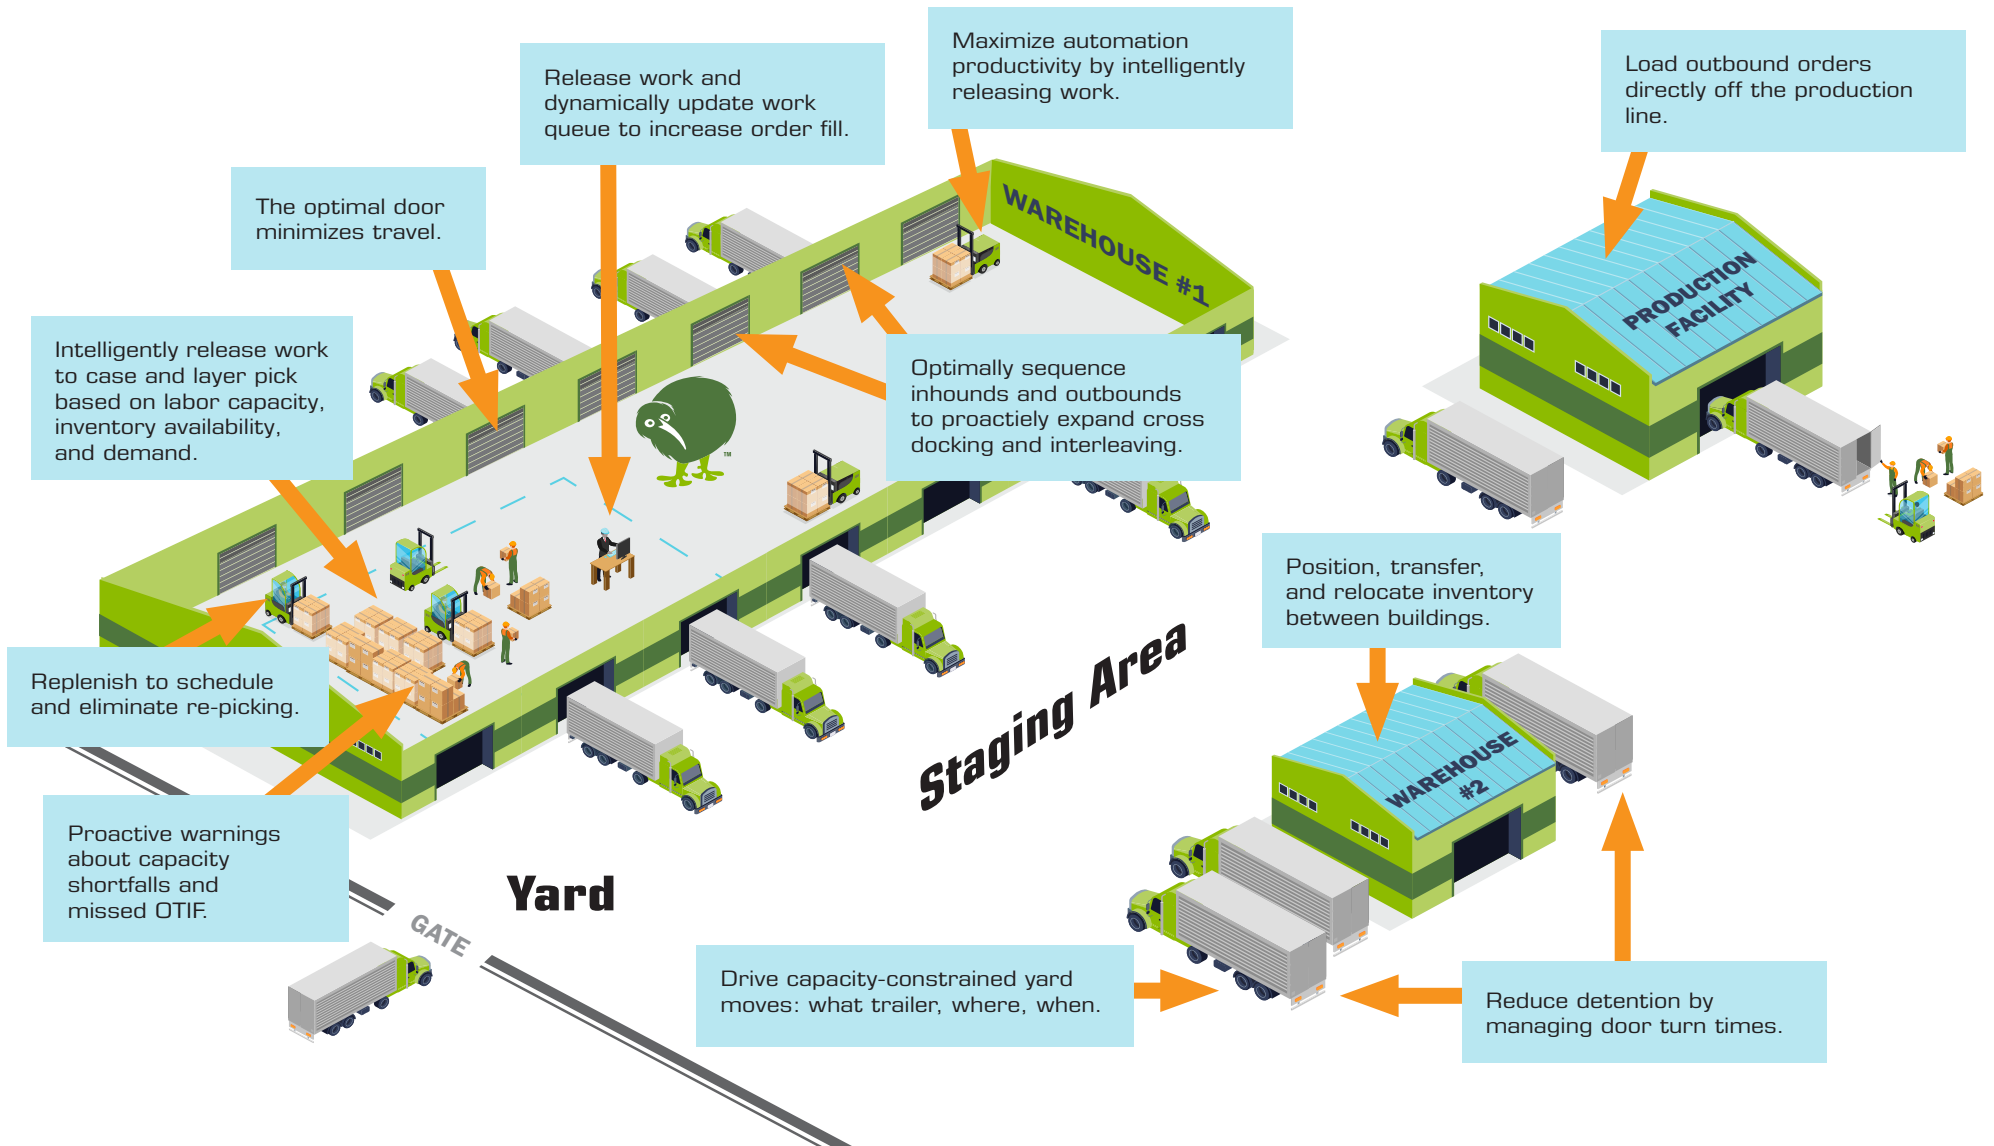

Campus and Warehouse Optimization

AutoScheduler.AI - Eliminating Chaos in the Yard Better and Faster

Contact Us for a demo and initial assessment 615-428-2035.

autoscheduler.ai